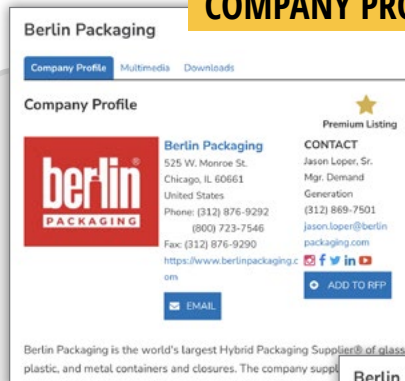

LINK PACKAGE $380

- Complete contact information
- 50-word company description
- Unlimited product categories
- Live email and web links
- **NEW!** Social media linked icons

DELUXE PACKAGE $875

INCLUDES LINK PACKAGE, PLUS:

- Company logo
- Improved positioning (appear 2nd)

PREMIUM PACKAGE $1,240

INCLUDES DELUXE PACKAGE, PLUS:

- Premium ranking (appear at the top) with ★
- 3 PDF downloads
- 3 product photos
- Social media linked icons
- Video
- Leaderboard ad posted to 3 product category pages
- Exclusive premium placement in eMagazines year-round

ADDITIONAL OPTIONS

SOCIAL MEDIA LINKS $130

Include an icon in your listing for each of your social media platforms. Each icon will be linked to your Facebook, X (formerly Twitter), LinkedIn, YouTube and Instagram accounts.

PRODUCT LEADERBOARD AD $775

Place your 728 x 90 leaderboard ad on a specific product category page.

HOMEPAGE LEADERBOARD AD $980 (Limited space available.)

Place your 728 x 90 leaderboard ad on the Resource Guide homepage.

MEDIUM RECTANGLE AD $1,500 (Limited space available.)

Place your ad (300 x 250 pixels) to appear on **every page** of the Resource Guide.

MAXIMIZE YOUR EXPOSURE AND BE SEEN FOR AN ENTIRE YEAR!

The *Packaging Strategies' Resource Guide* is the packaging industry's complete resource for equipment, materials, supplies & services, plus Design Suppliers and Firms!

COMPANY PROFILE

PREMIUM LISTING SAMPLE