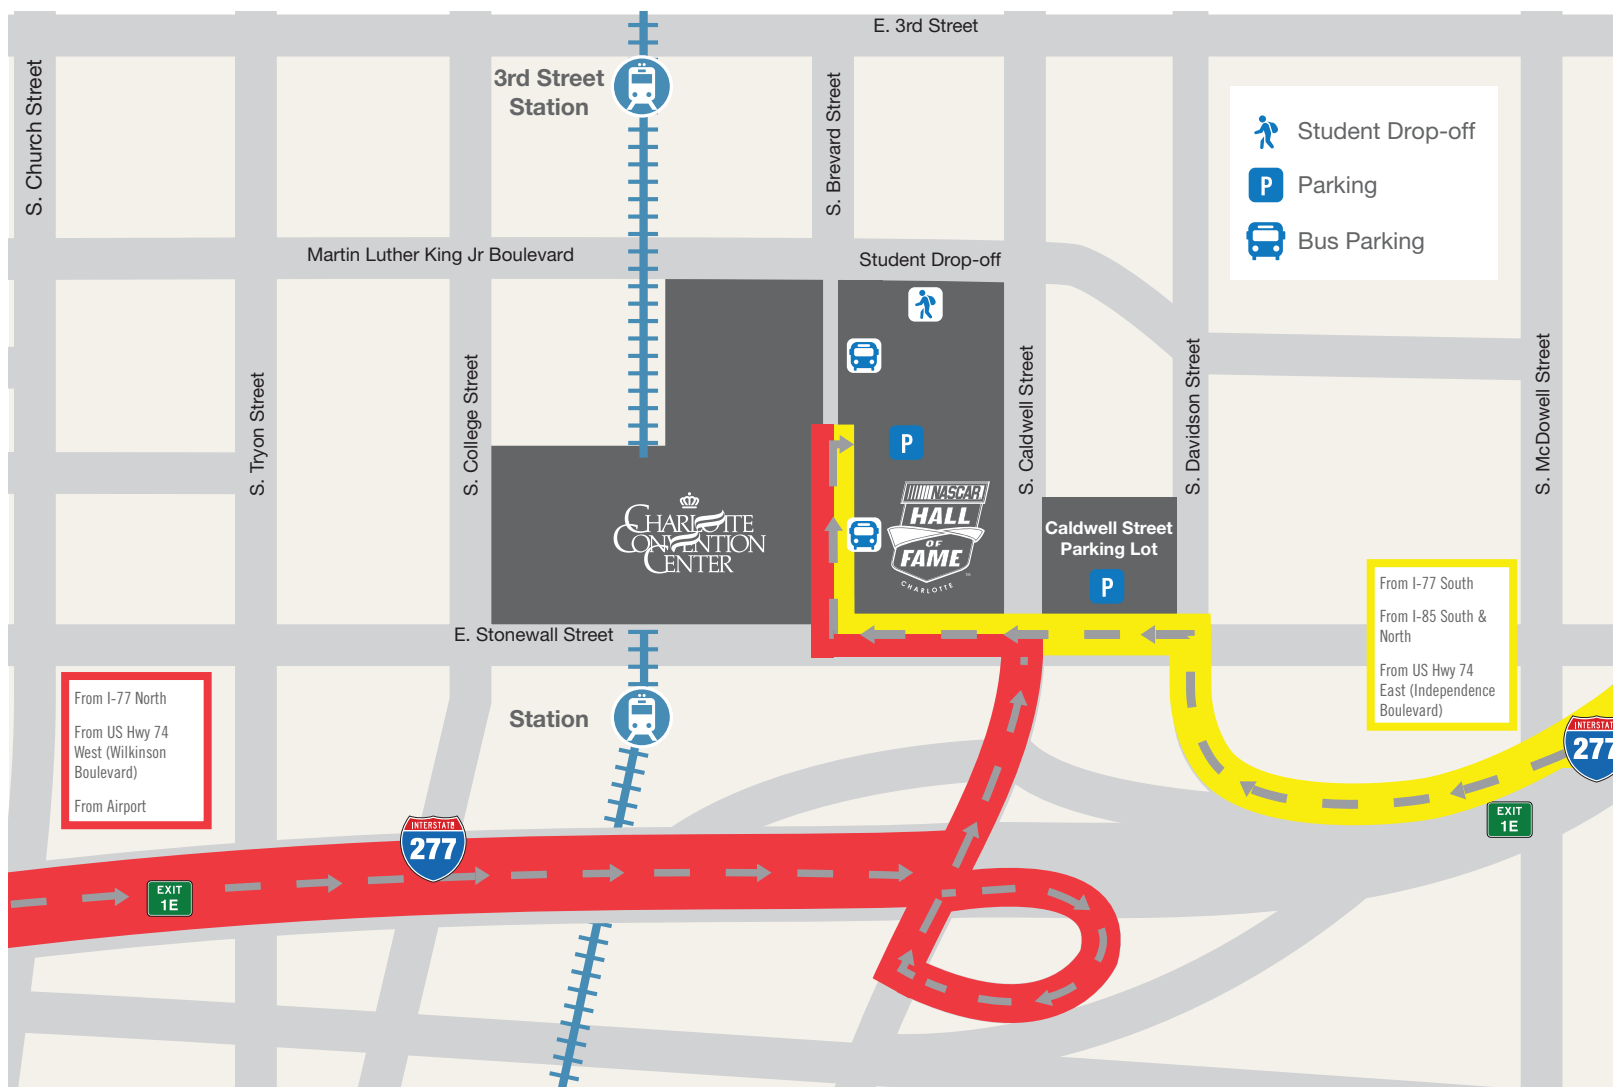

Charlotte Convention Center Parking

Parking Facilities

 Covered Parking  Flat Surface Parking

- 1** **NASCAR Hall of Fame**
401 S. Brevard St.
 - 2** **The Westin Charlotte**
601 S. College St.
 - 3** **The Green**
425 S. Tryon St.
 - 4** **Two Wells Fargo Center**
175 E. Martin Luther King Jr. Blvd.
 - 5** **One Wells Fargo Center**
200 E. Martin Luther King Blvd.
 - 6** **BB&T Center**
200 S. College St.
 - 7** **Charlotte Plaza**
200 E. 4th St.
 - 8** **Hilton Garden Inn Charlotte Uptown/
Hampton Inn Charlotte Uptown**
508 E. Martin Luther King Jr. Blvd.
 - 9** **AT&T Plaza**
300 S. Brevard St.
- A** 510 S. Caldwell St.
 - B** 510 S. College St.
 - C** 418 E. 4th St.

**Charlotte's
got a lot.**

NASCAR HALL OF FAME PARKING MAP

HOURLY RATES

- \$4 first ½ hour
- \$2 each additional ½ hour
- \$20 daily max
- \$10 max if in after 5 p.m.

CALDWELL STREET PARKING LOT

- DAILY RATE
- Saturday & Sunday only
- \$10 daily